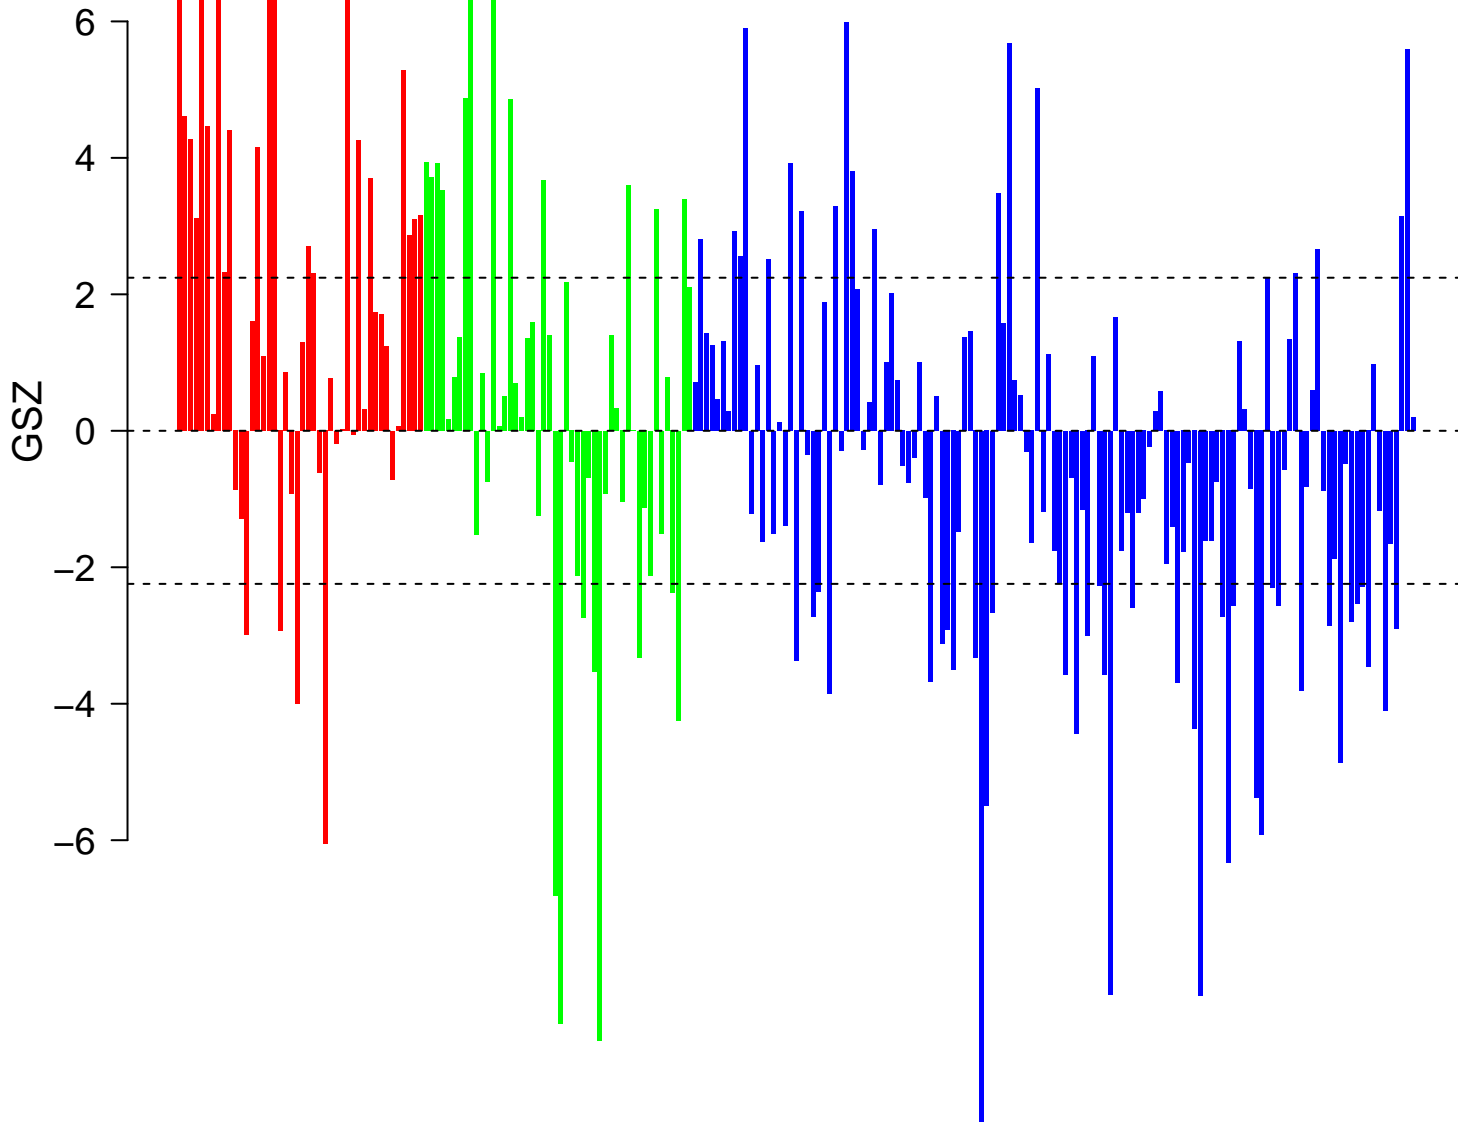

# DACOSTA\_UV\_RESPONSE\_VIA\_ERCC3\_COMMON\_DN

# DACOSTA\_UV\_RESPONSE\_VIA\_ERCC3\_COMMON\_DN

■ on  
■ -  
□ off