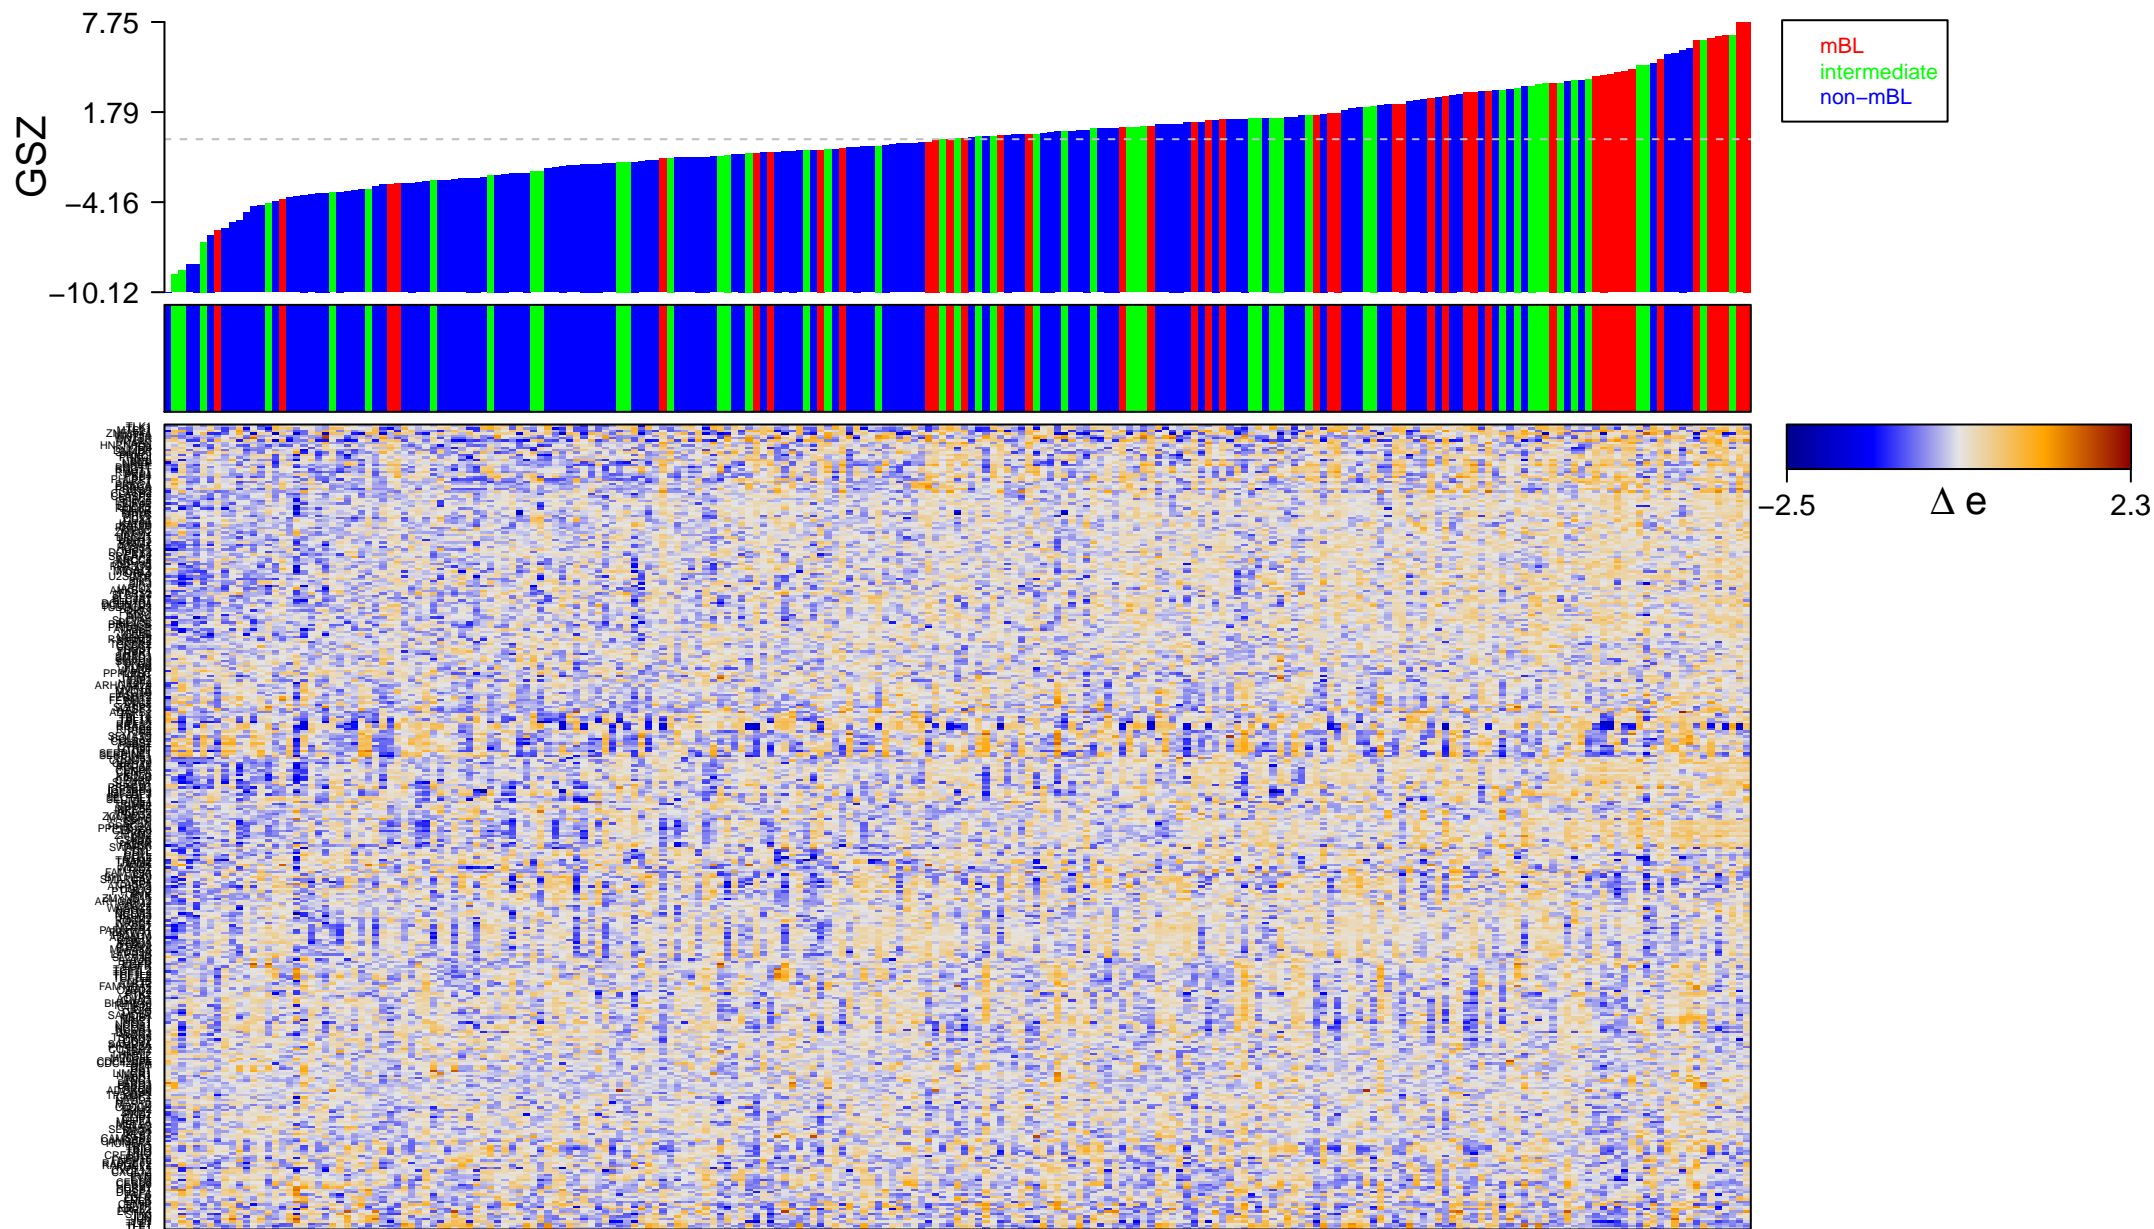

# DACOSTA\_UV\_RESPONSE\_VIA\_ERCC3\_COMMON\_DN

# DACOSTA\_UV\_RESPONSE\_VIA\_ERCC3\_COMMON\_DN

■ on  
■ -  
□ off